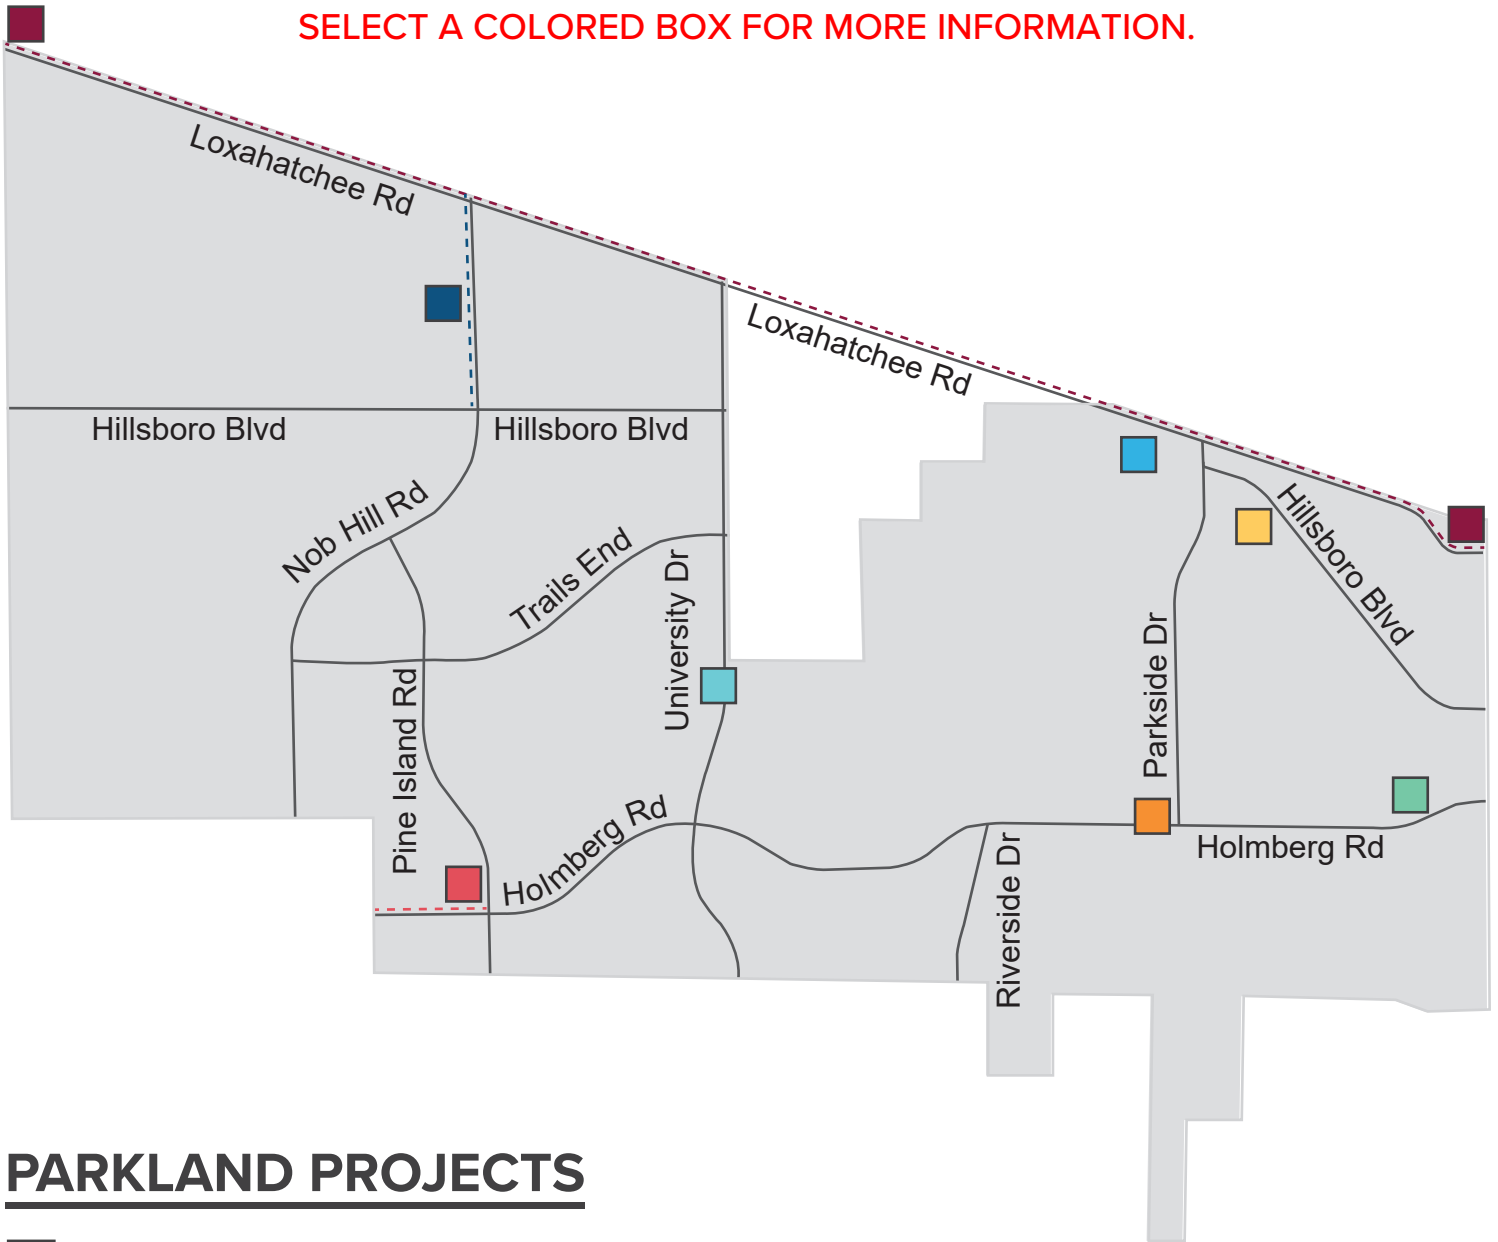

INTERACTIVE TIMELINE MAP

SELECT A COLORED BOX FOR MORE INFORMATION.

PARKLAND PROJECTS

-  OLD CLUB ROAD ROUNDABOUT
-  COVERED BRIDGE PARK EXPANSION
-  HILLSBORO BOULEVARD ROUNDABOUT
-  NOB HILL ROAD STREET LIGHTING
-  TERRAMAR PARK FIELD AND PARKING LOT EXPANSION
-  HOLMBERG AND PARKSIDE CROSSWALK
-  HOLMBERG ROAD IMPROVEMENT PROJECT
-  LOXAHATCHEE ROAD