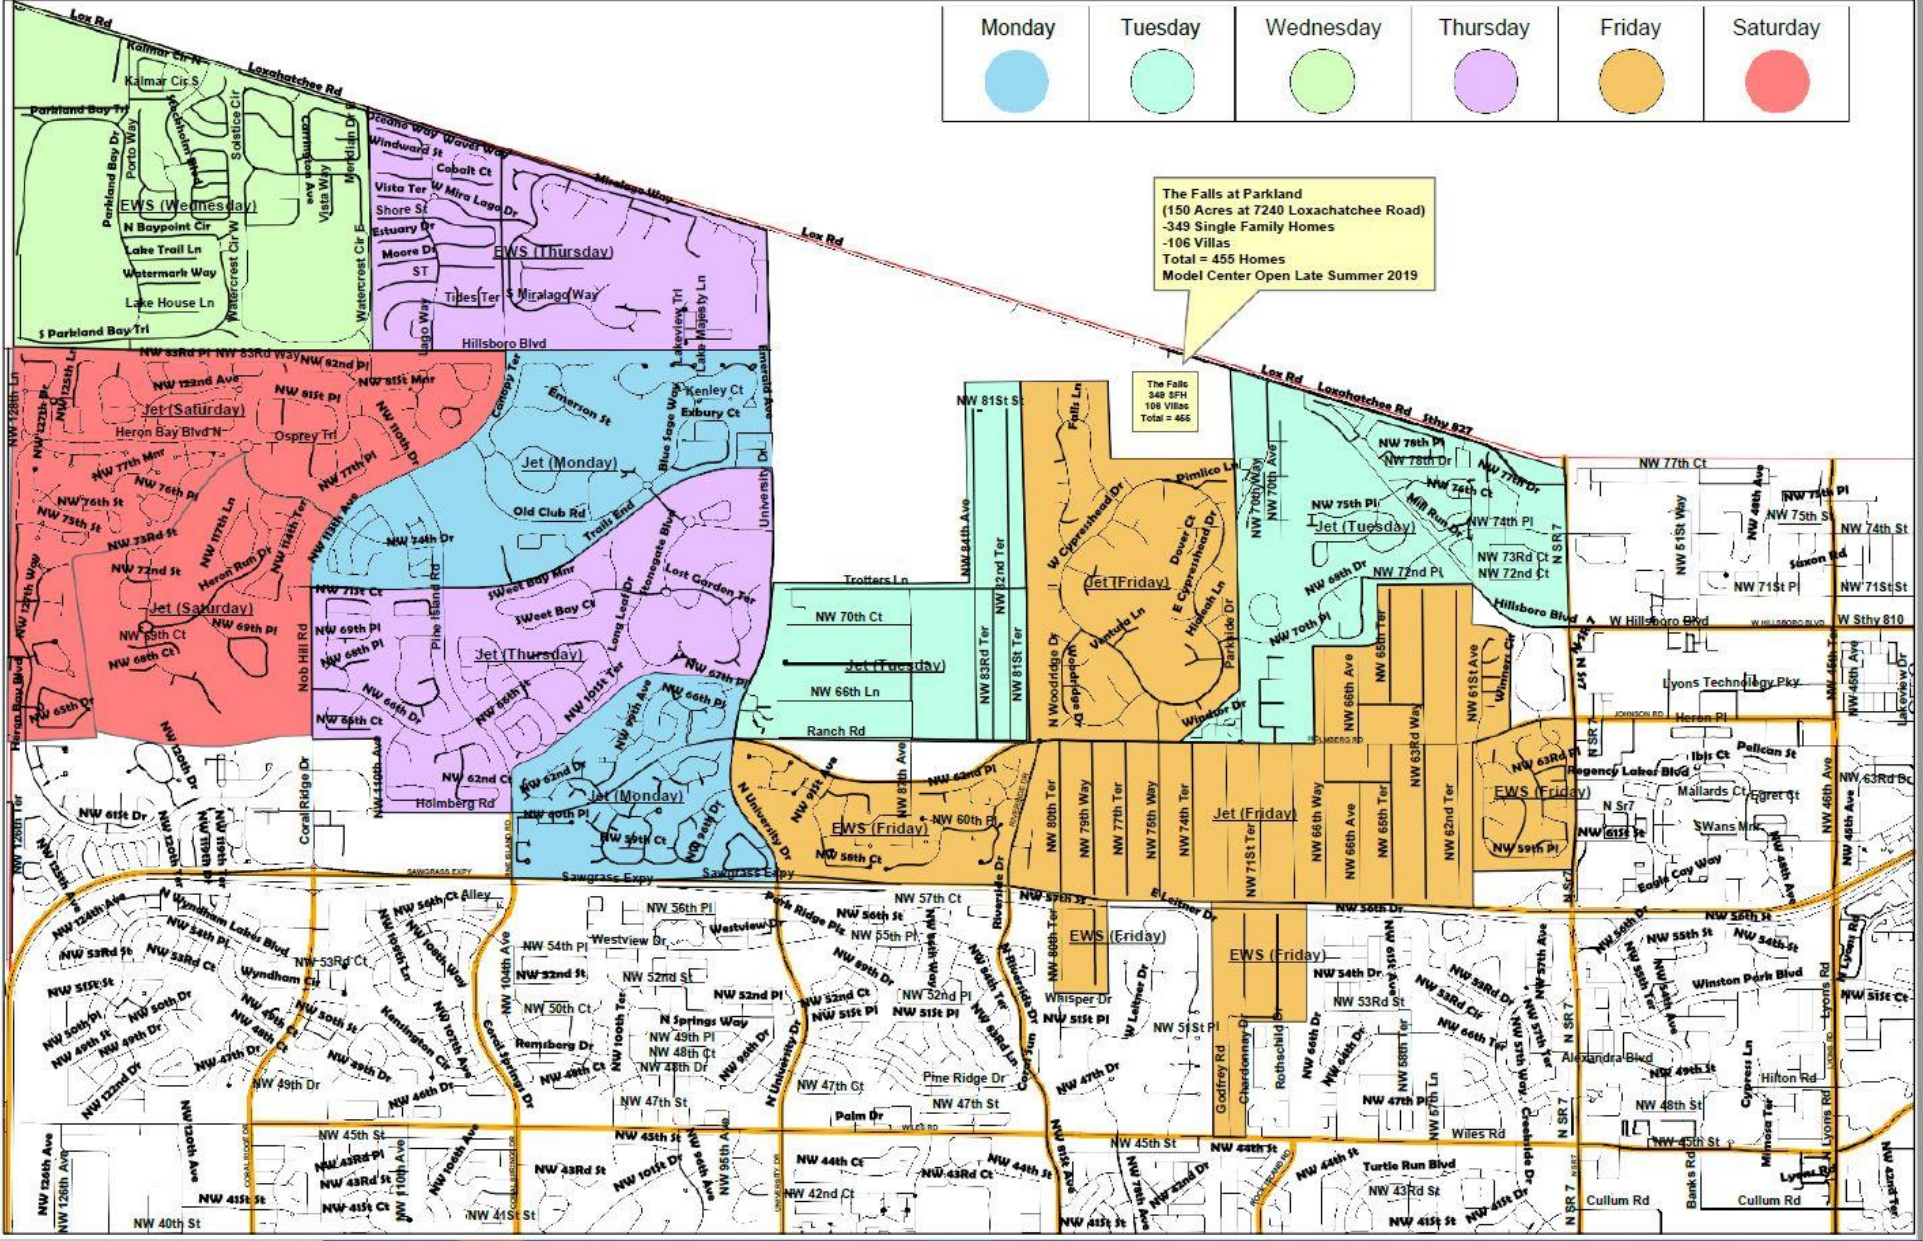

\*This Schedule is subject to change. Please monitor the City's website periodically for any potential changes.

Monday	Tuesday	Wednesday	Thursday	Friday	Saturday

The Falls at Parkland  
 (150 Acres at 7240 Loxachatchee Road)  
 -349 Single Family Homes  
 -106 Villas  
 Total = 455 Homes  
 Model Center Open Late Summer 2019