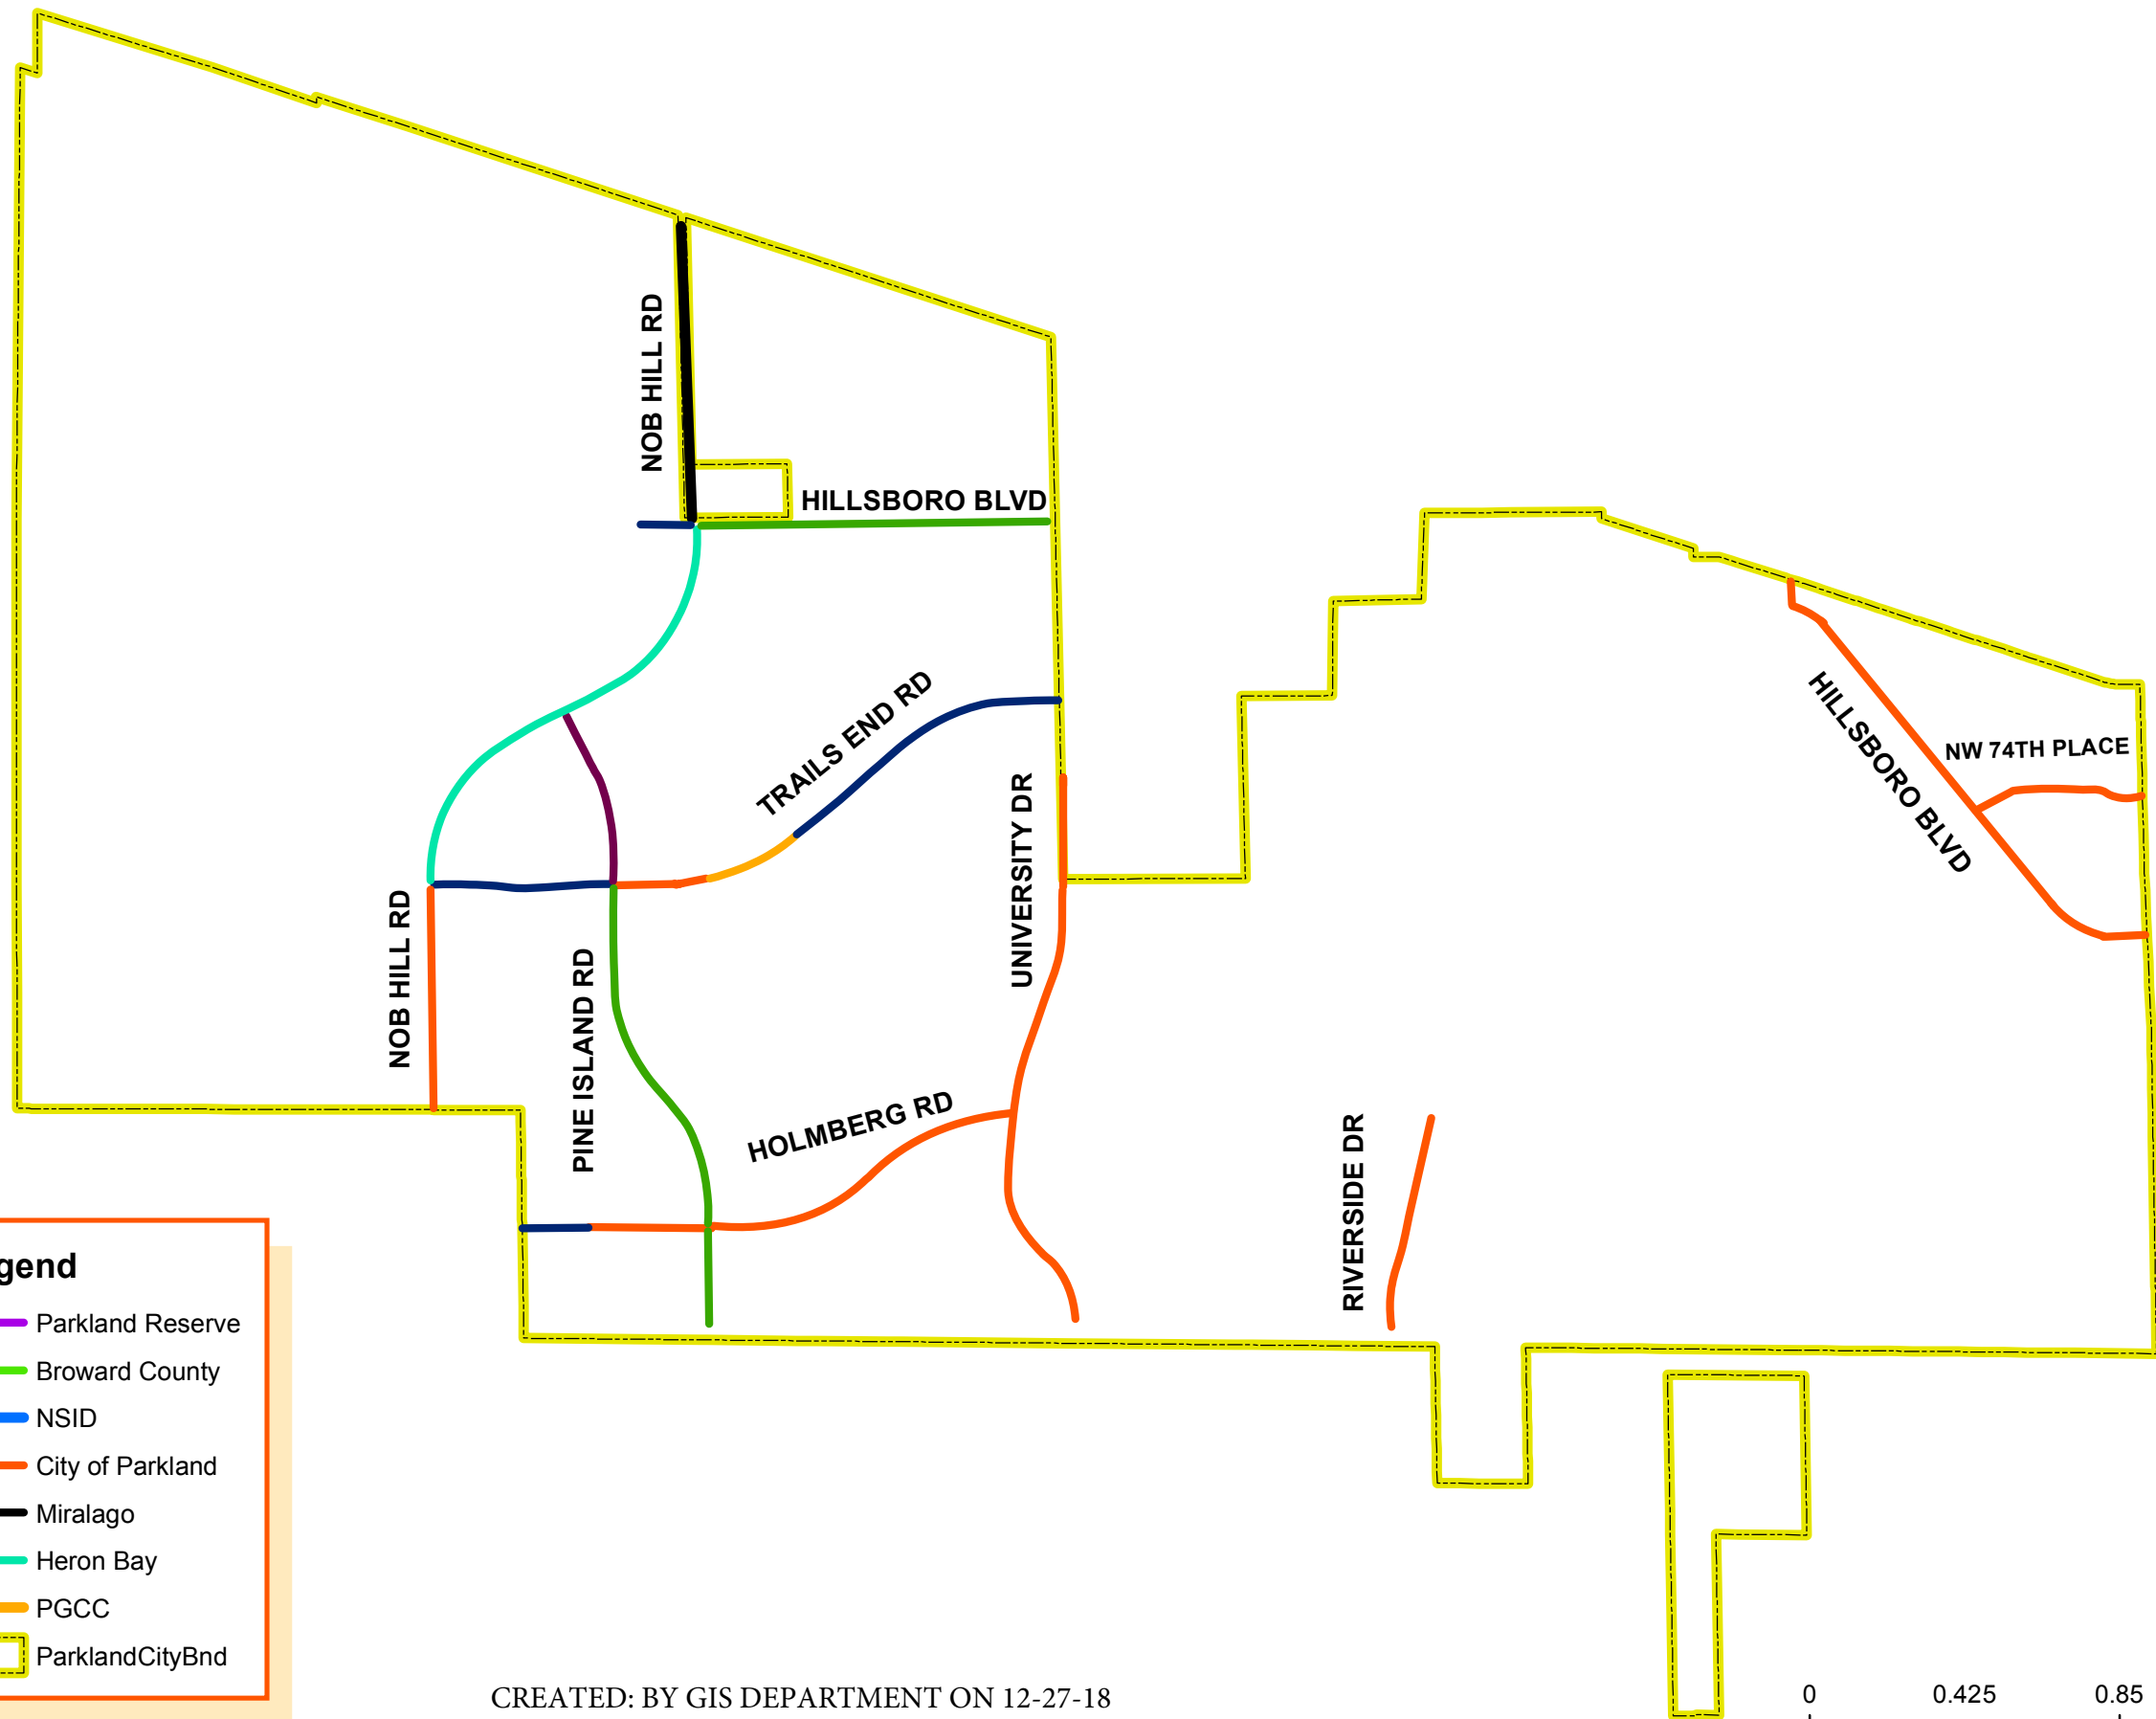

# CITY OF PARKLAND MEDIAN MAINTENANCE RESPONSIBILITY MAP

**Legend**

- Parkland Reserve
- Broward County
- NSID
- City of Parkland
- Miralago
- Heron Bay
- PGCC
- ParklandCityBnd

CREATED: BY GIS DEPARTMENT ON 12-27-18