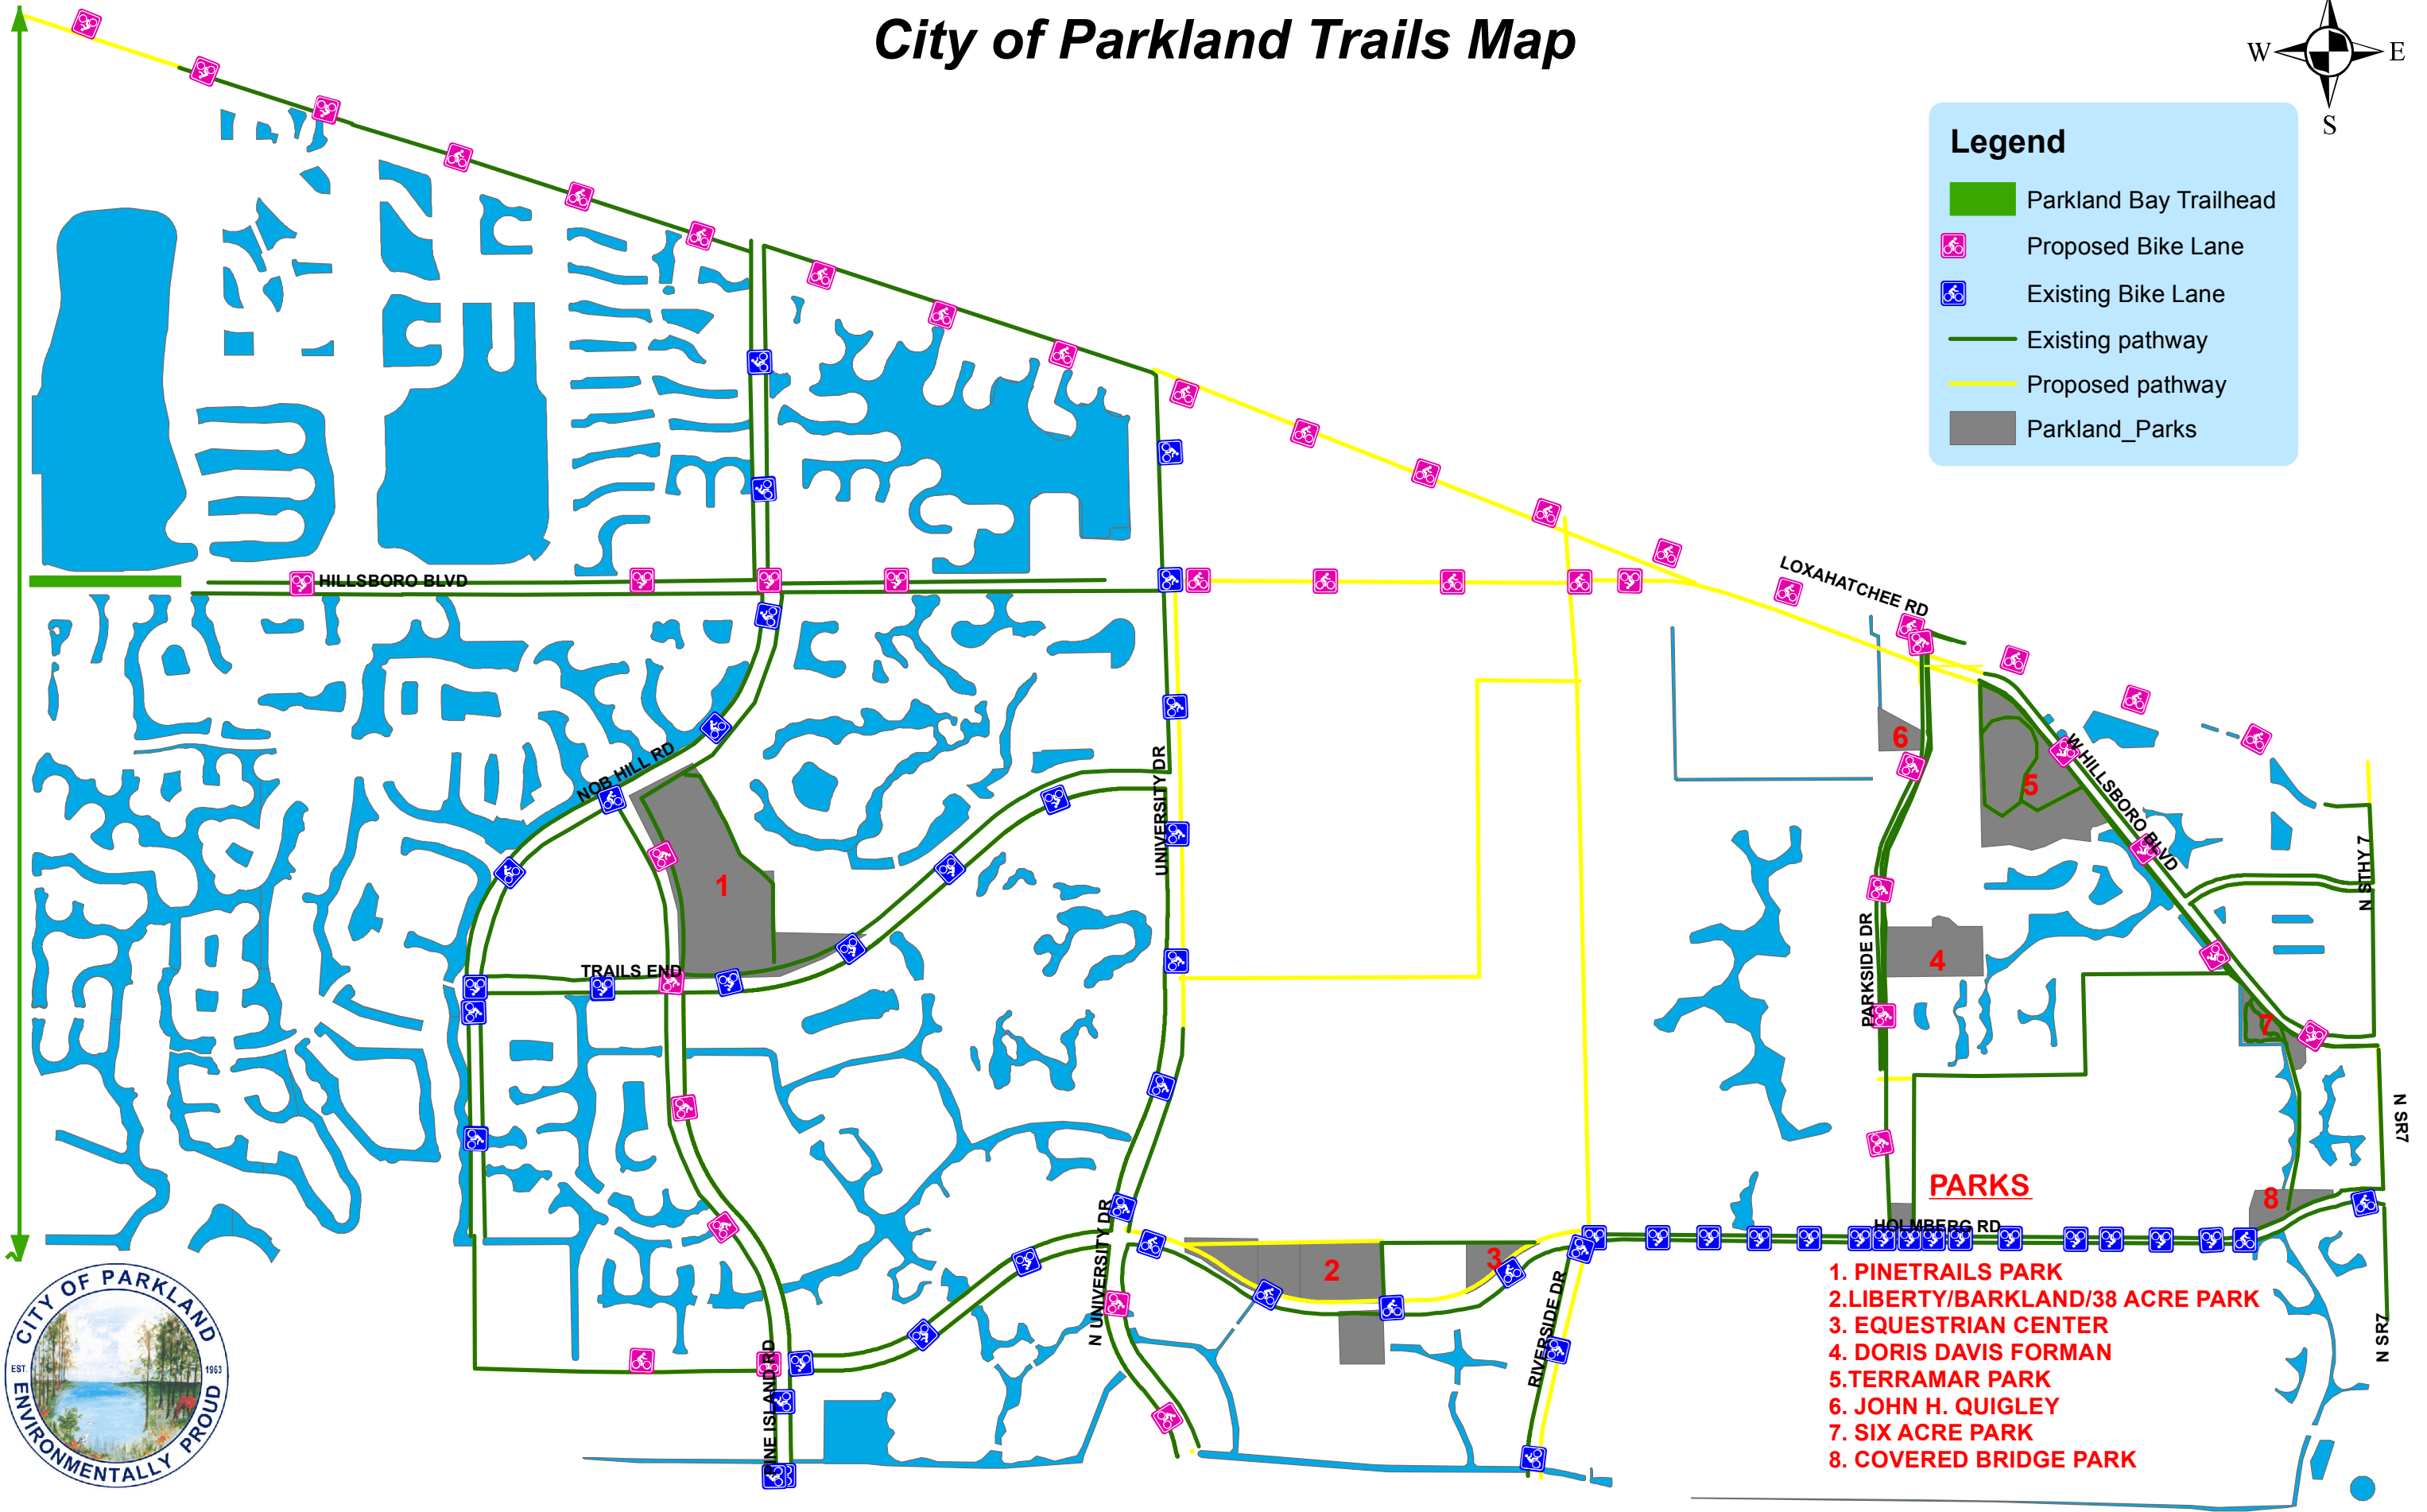

City of Parkland Trails Map

Legend

-  Parkland Bay Trailhead
-  Proposed Bike Lane
-  Existing Bike Lane
-  Existing pathway
-  Proposed pathway
-  Parkland_Parks

PHASE ONE GREENWAY CORRIDOR (BROWARD COUNTY)

PARKS

1. PINETRAILS PARK
2. LIBERTY/BARKLAND/38 ACRE PARK
3. EQUESTRIAN CENTER
4. DORIS DAVIS FORMAN
5. TERRAMAR PARK
6. JOHN H. QUIGLEY
7. SIX ACRE PARK
8. COVERED BRIDGE PARK