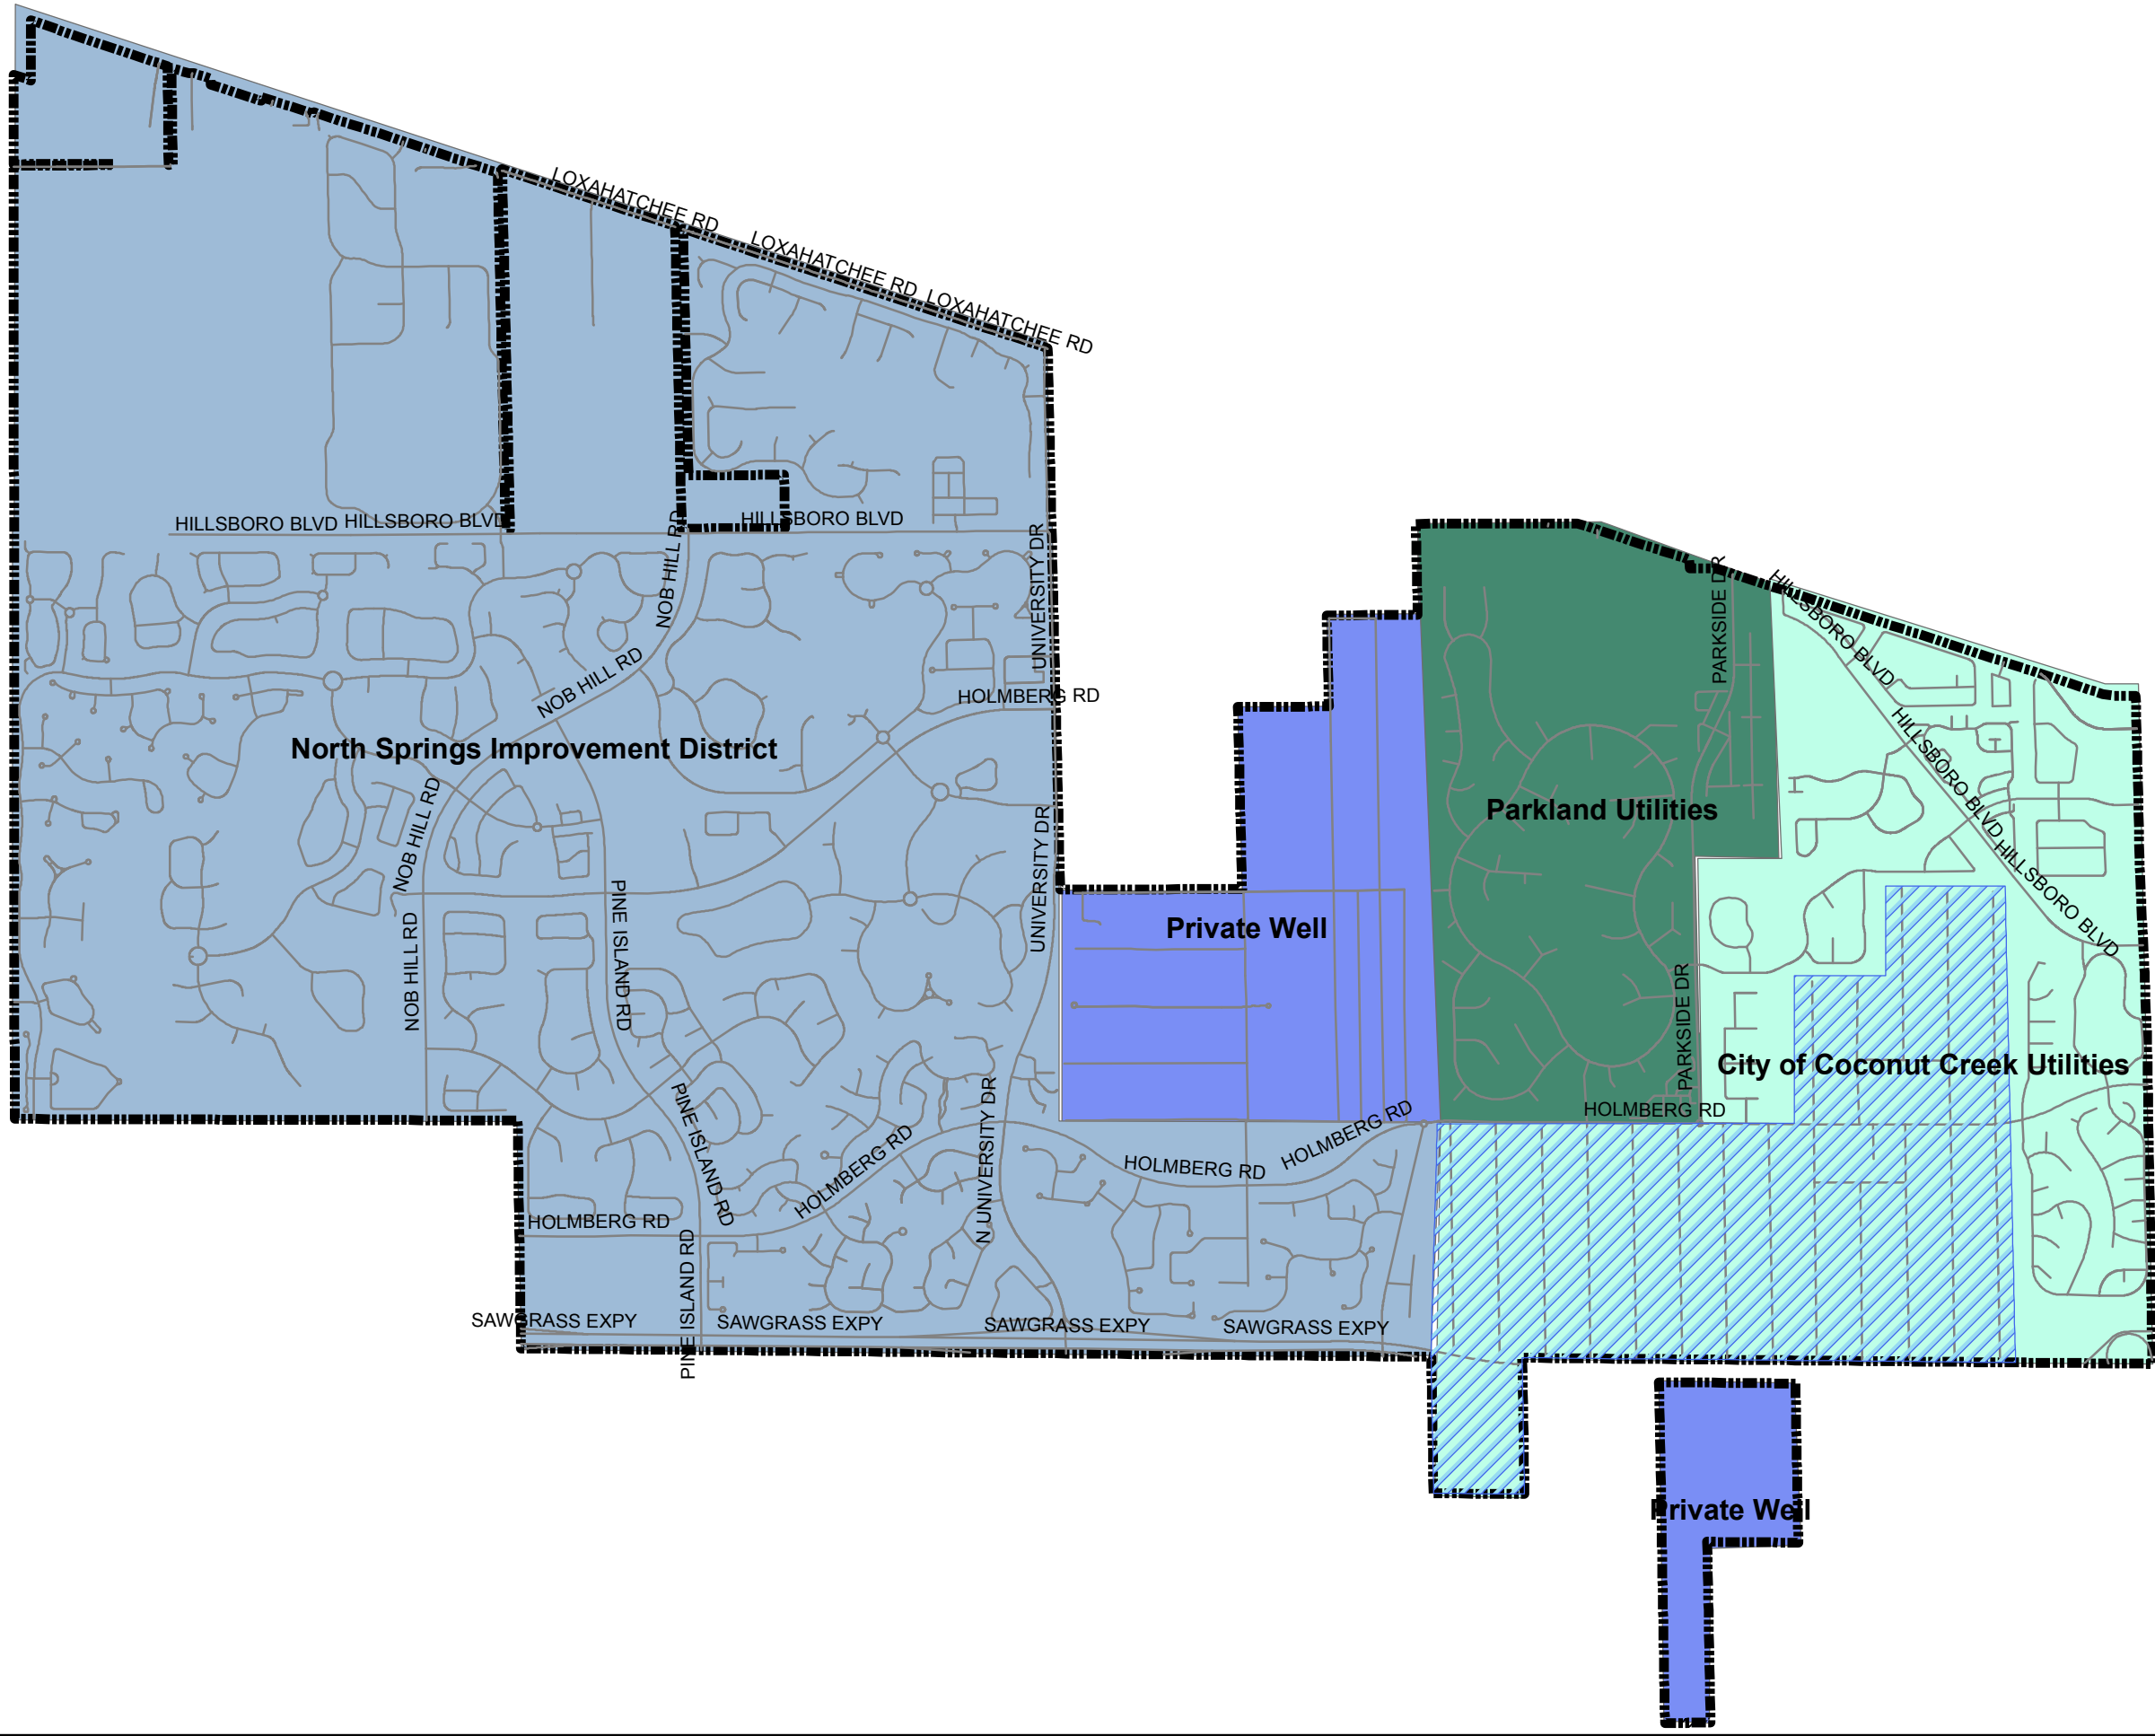

**City of Parkland**

**Map 4-3  
Potable Water  
Service Providers**

- Well Water Users in Coconut Creek Service Area
- Parkland Streets
- City of Parkland
- Water Service Provider
  - City of Coconut Creek Utilities
  - North Springs Improvement District
  - Parkland Utilities
  - Private Well

N

0.5

Miles

This map was created with data from the City of Parkland. Any inaccuracies or misrepresentations in the data are not the responsibility of The Mellgren Planning Group.