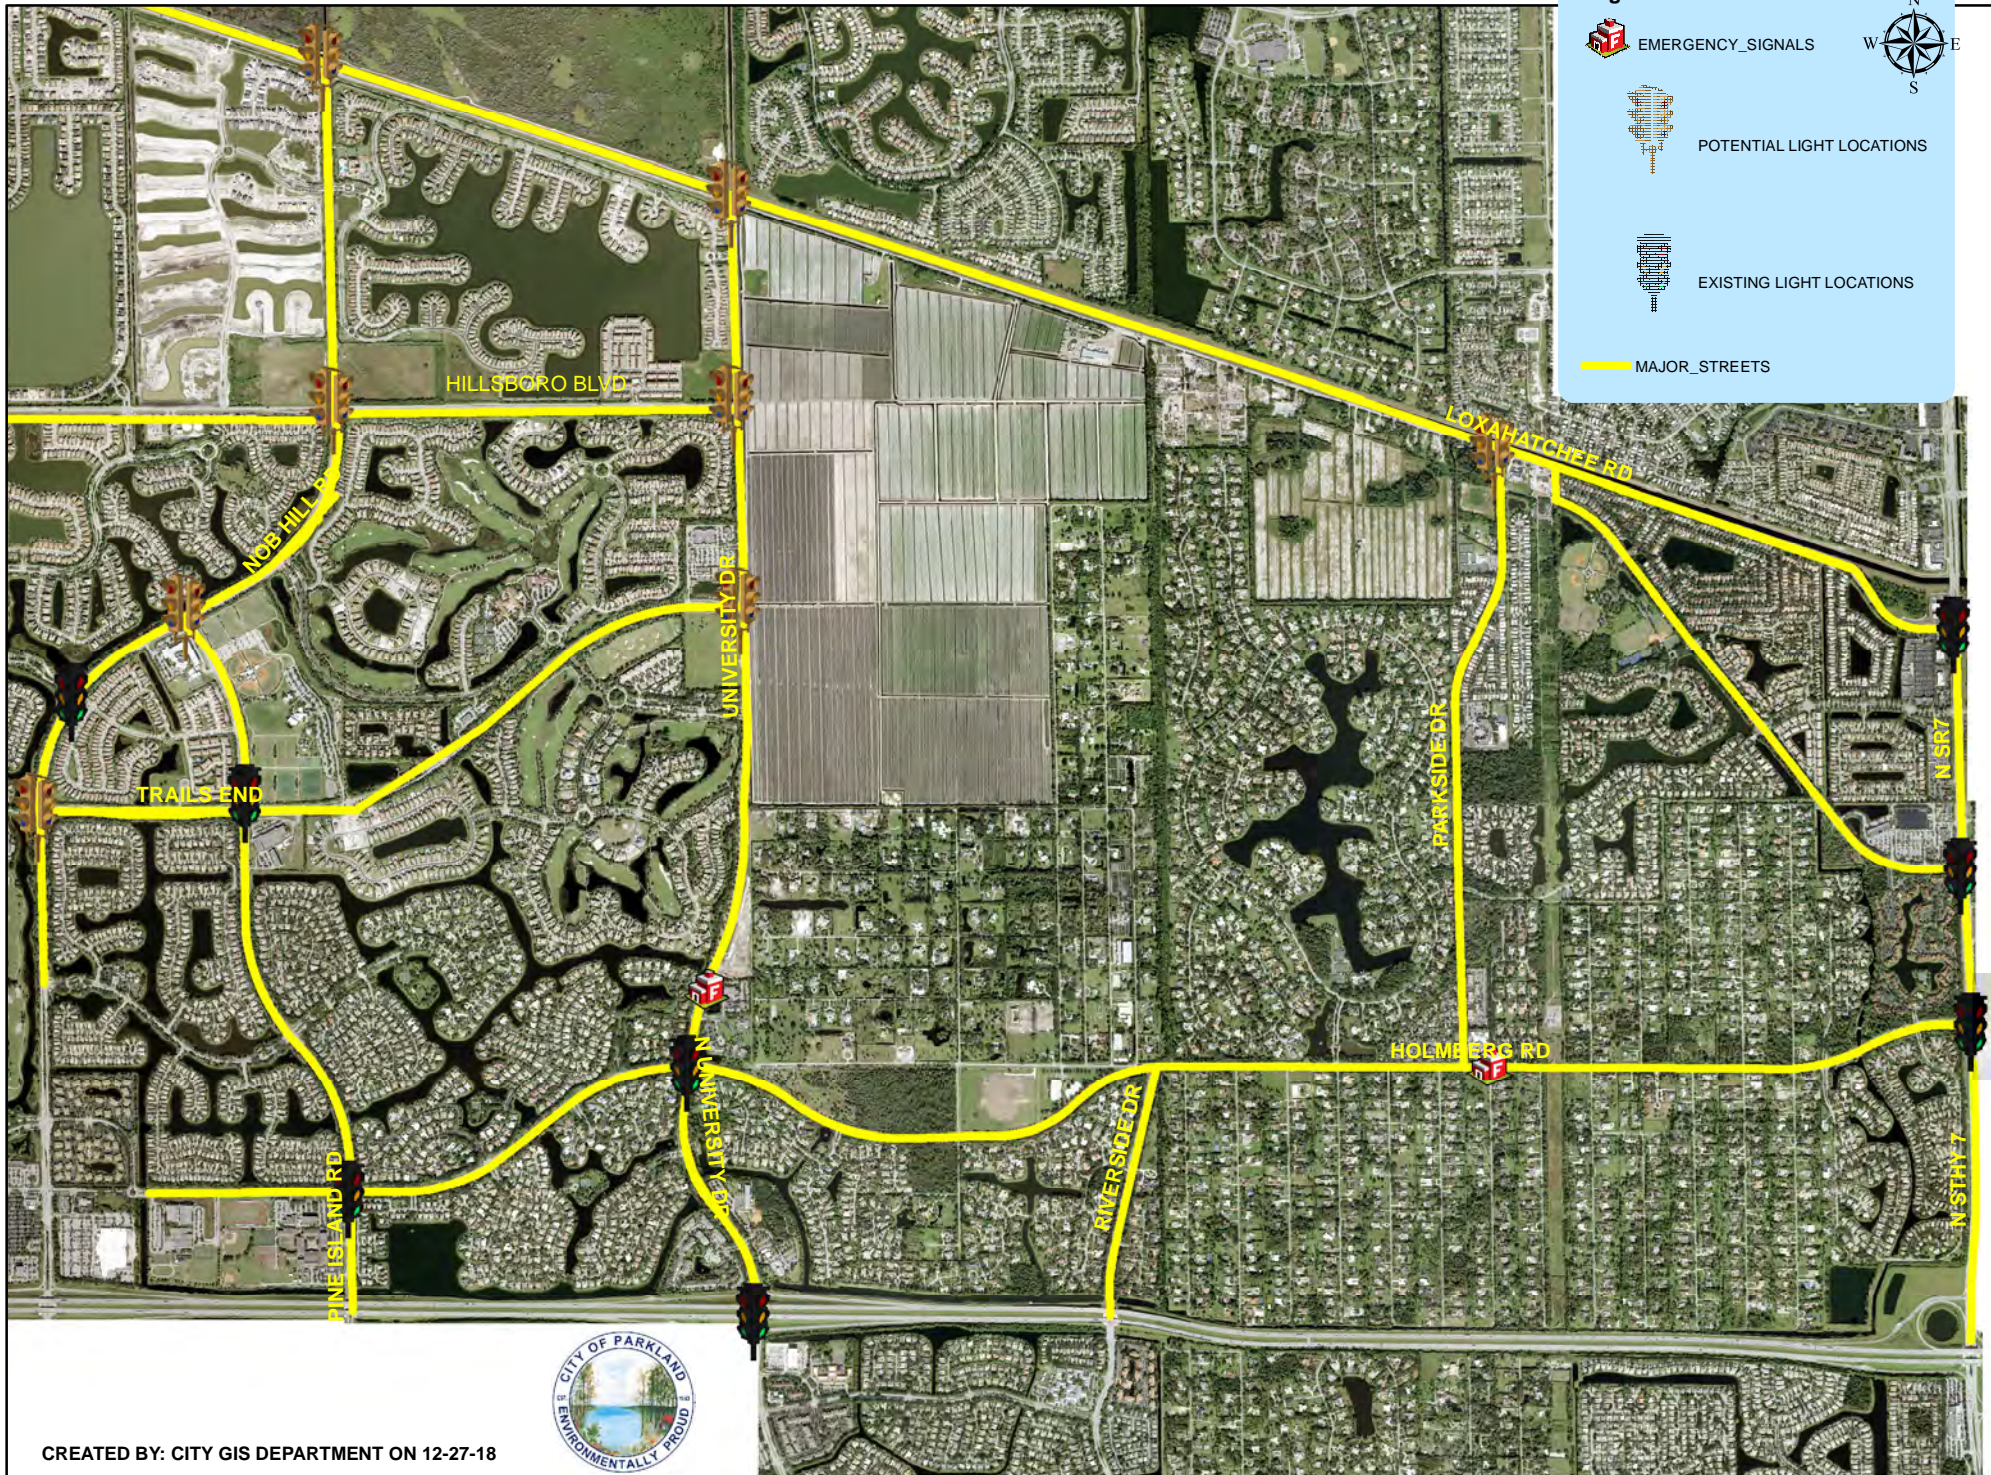

# CITY OF PARKLAND TRAFFIC SIGNAL LOCATION MAP

**Legend**

-  EMERGENCY\_SIGNALS
-  POTENTIAL LIGHT LOCATIONS
-  EXISTING LIGHT LOCATIONS
-  MAJOR\_STREETS

CREATED BY: CITY GIS DEPARTMENT ON 12-27-18