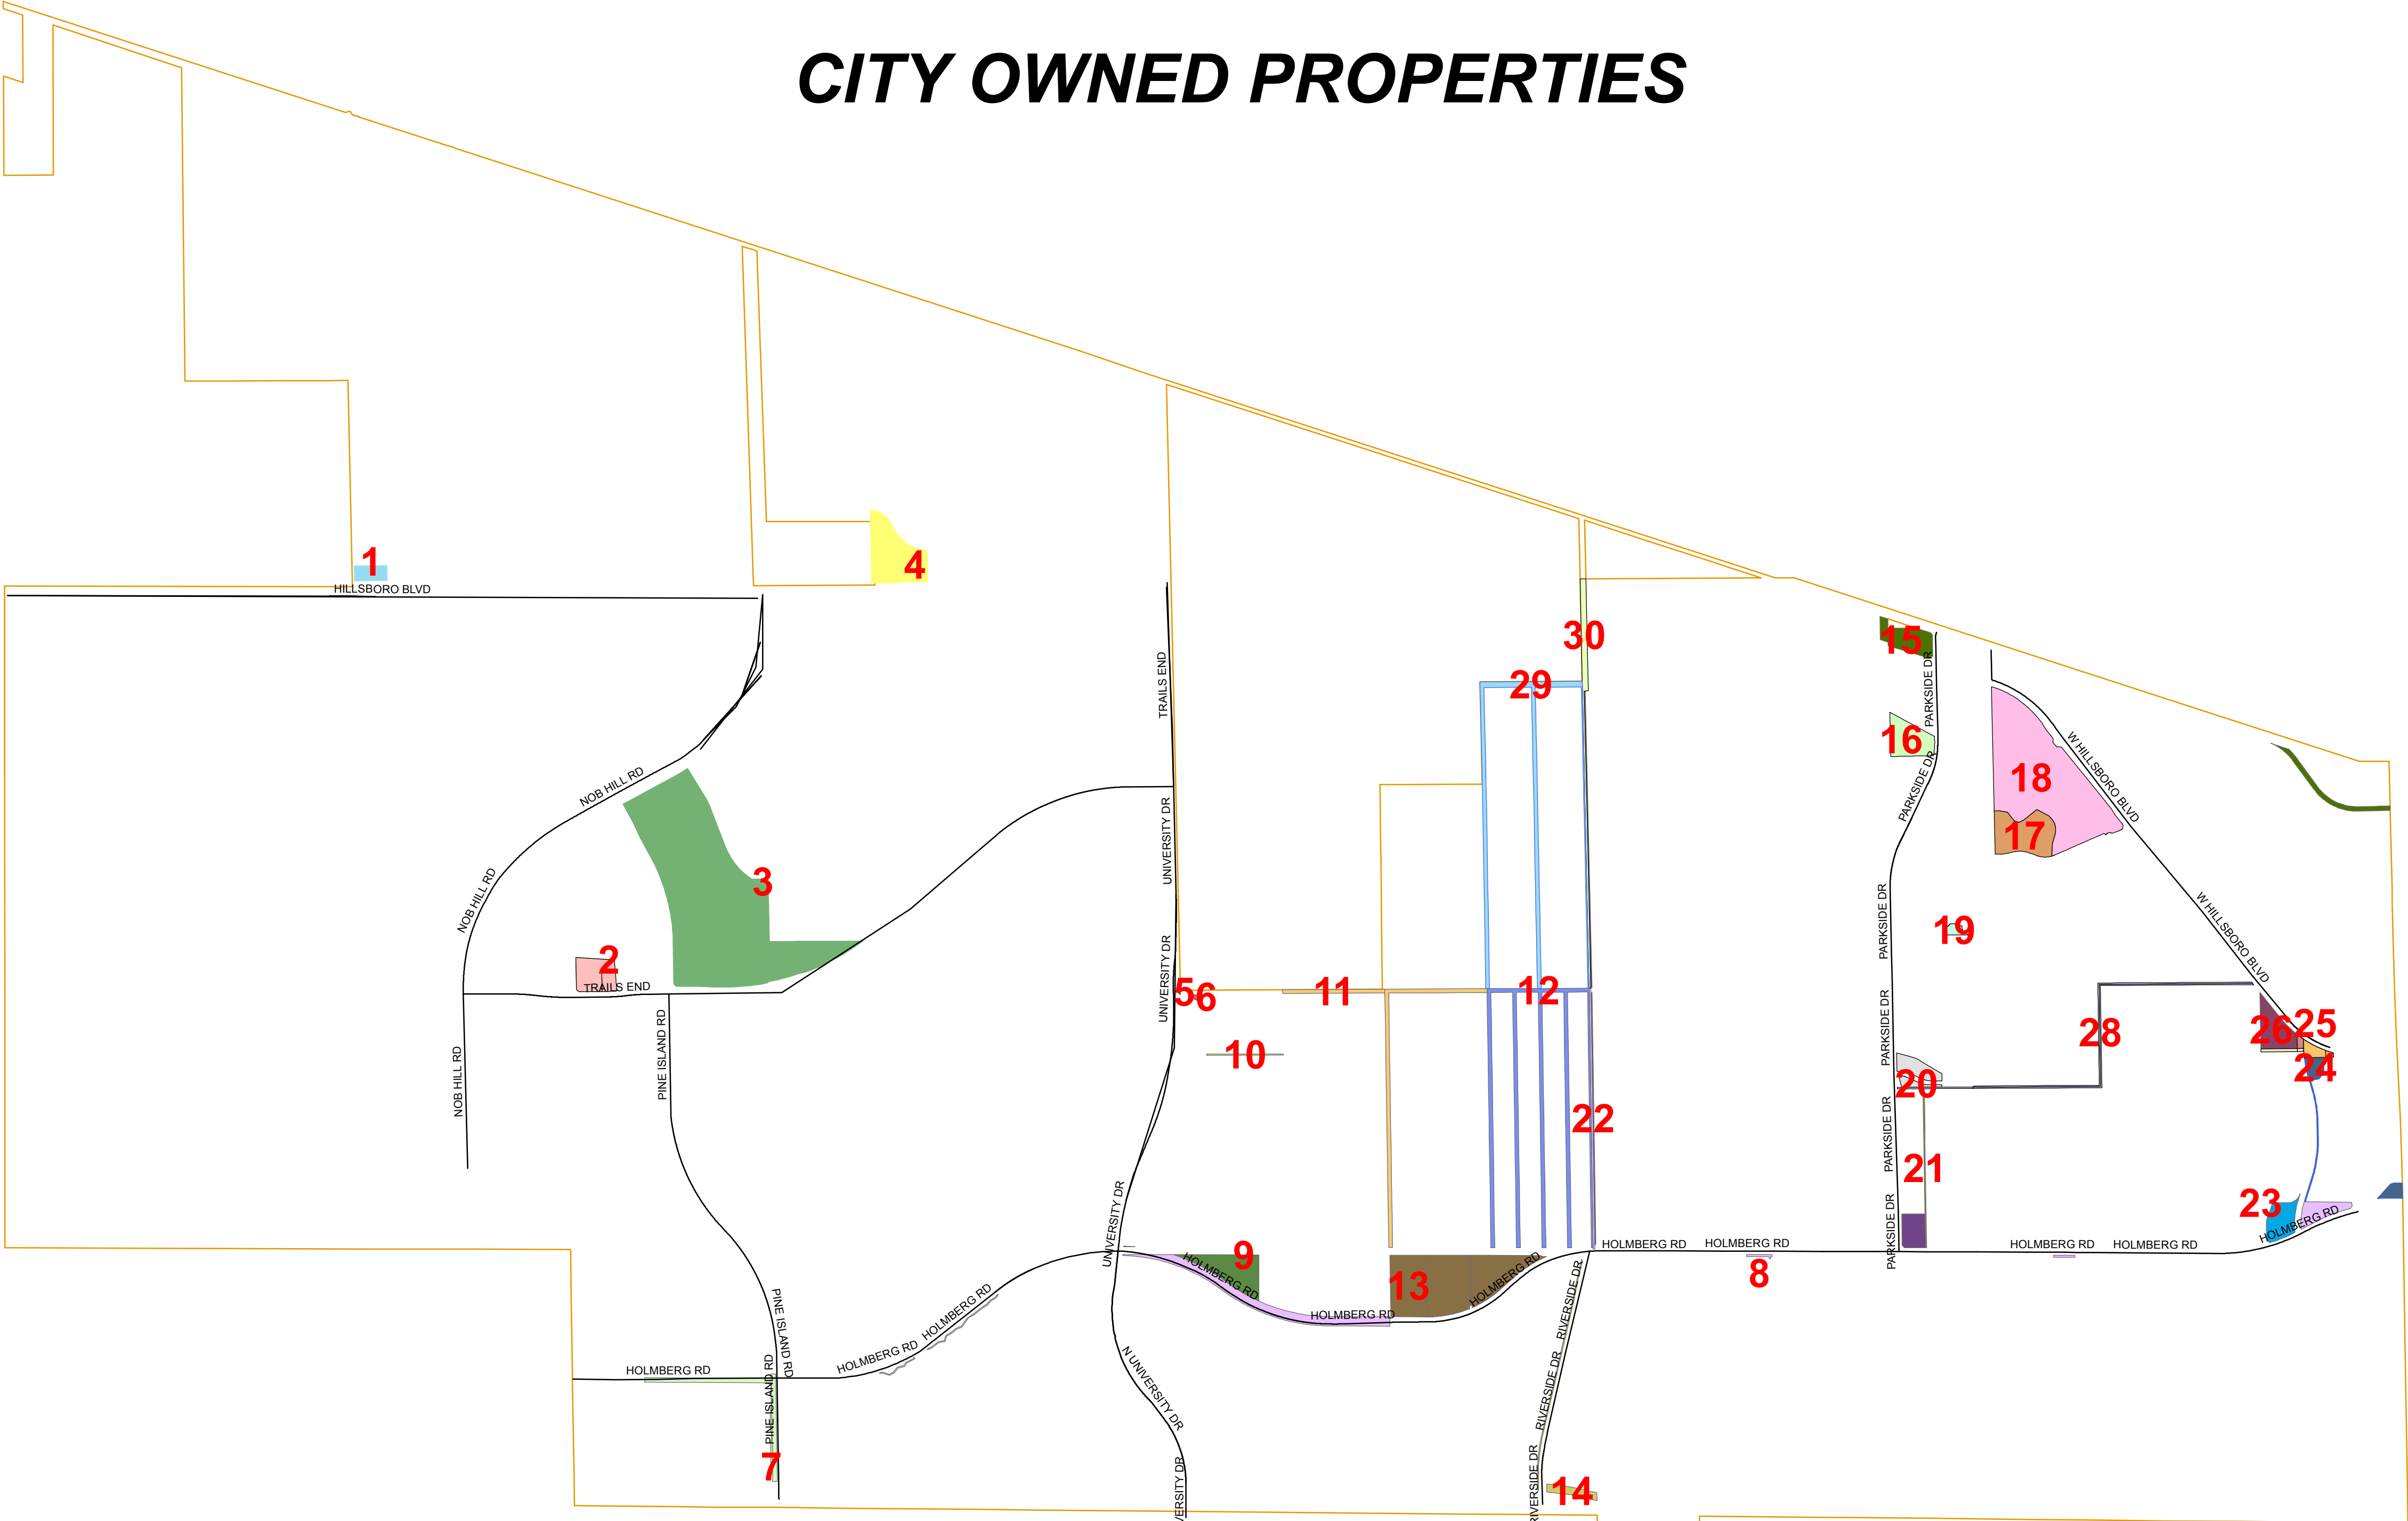

# CITY OWNED PROPERTIES

| Legend                           |                            |                       |                                |
|----------------------------------|----------------------------|-----------------------|--------------------------------|
| Parkland Major_Streets           | Holmberg (8)               | Quigley Park (16)     | Winners Circle (24)            |
| Watercrest Circle W (1)          | Barkland Dog Park (9)      | NW 75 Place (17)      | W Hillsboro canal easment (25) |
| Fire Station Parcel (2)          | NW 70 Court (10)           | Terramar Park (18)    | 6 Acre Woods (26)              |
| Pine Trails Park (3)             | NW 87 Ave (11)             | Parkside Estates (19) | Country Place (27)             |
| County Line Rd Debuys Parcel (4) | Trotters Lane (12)         | NW 70 Place (20)      | NW 65 Terrace (28)             |
| University Drive (5)             | Equestrian Center (13)     | Cypress Trail (21)    | The Ranches (29)               |
| NW 72 Street (6)                 | Riverside Drive (14)       | Cypresshead (22)      | NW 72 Street (30)              |
| Pine Island Rd (7)               | Parkland Lakes (Park) (15) | NW 61 Ave (23)        | Parkland Boundary              |